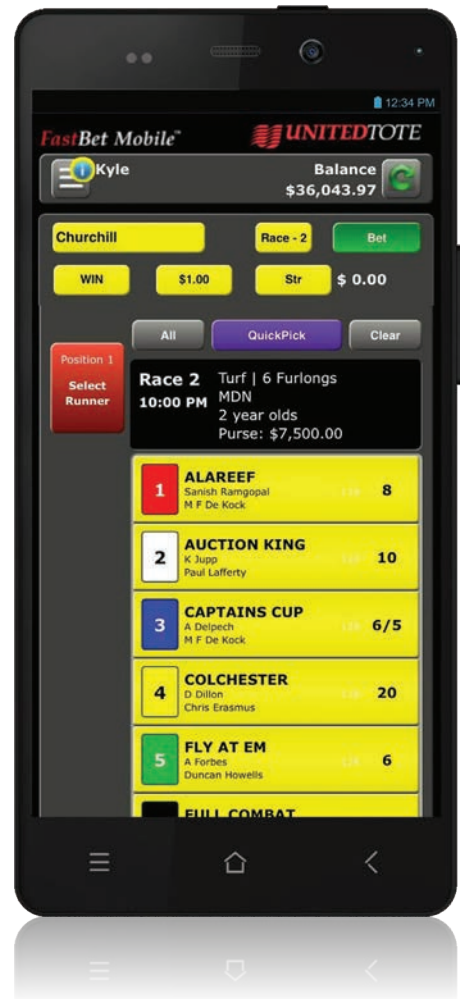

FASTBET MOBILE™

MOBILE WAGERING

WIFI AND BEYOND

KEY FEATURES

- Turns customer's mobile device into their personal wagering terminal
- Supports all modern mobile operating systems and browsers
- Simple and user-friendly
- Keep handle on track
- Highly configurable to customer's needs

United Tote's FastBet Mobile™ is a user-friendly, browser based application that enables patrons to place wagers directly on their mobile devices while at any racetrack or OTB. They simply connect to the track's Wi-Fi network, access FastBet's site, create/login to their account and start wagering. Account balance is available across all United Tote wagering platforms; helping you further drive the adoption of account based wagering.